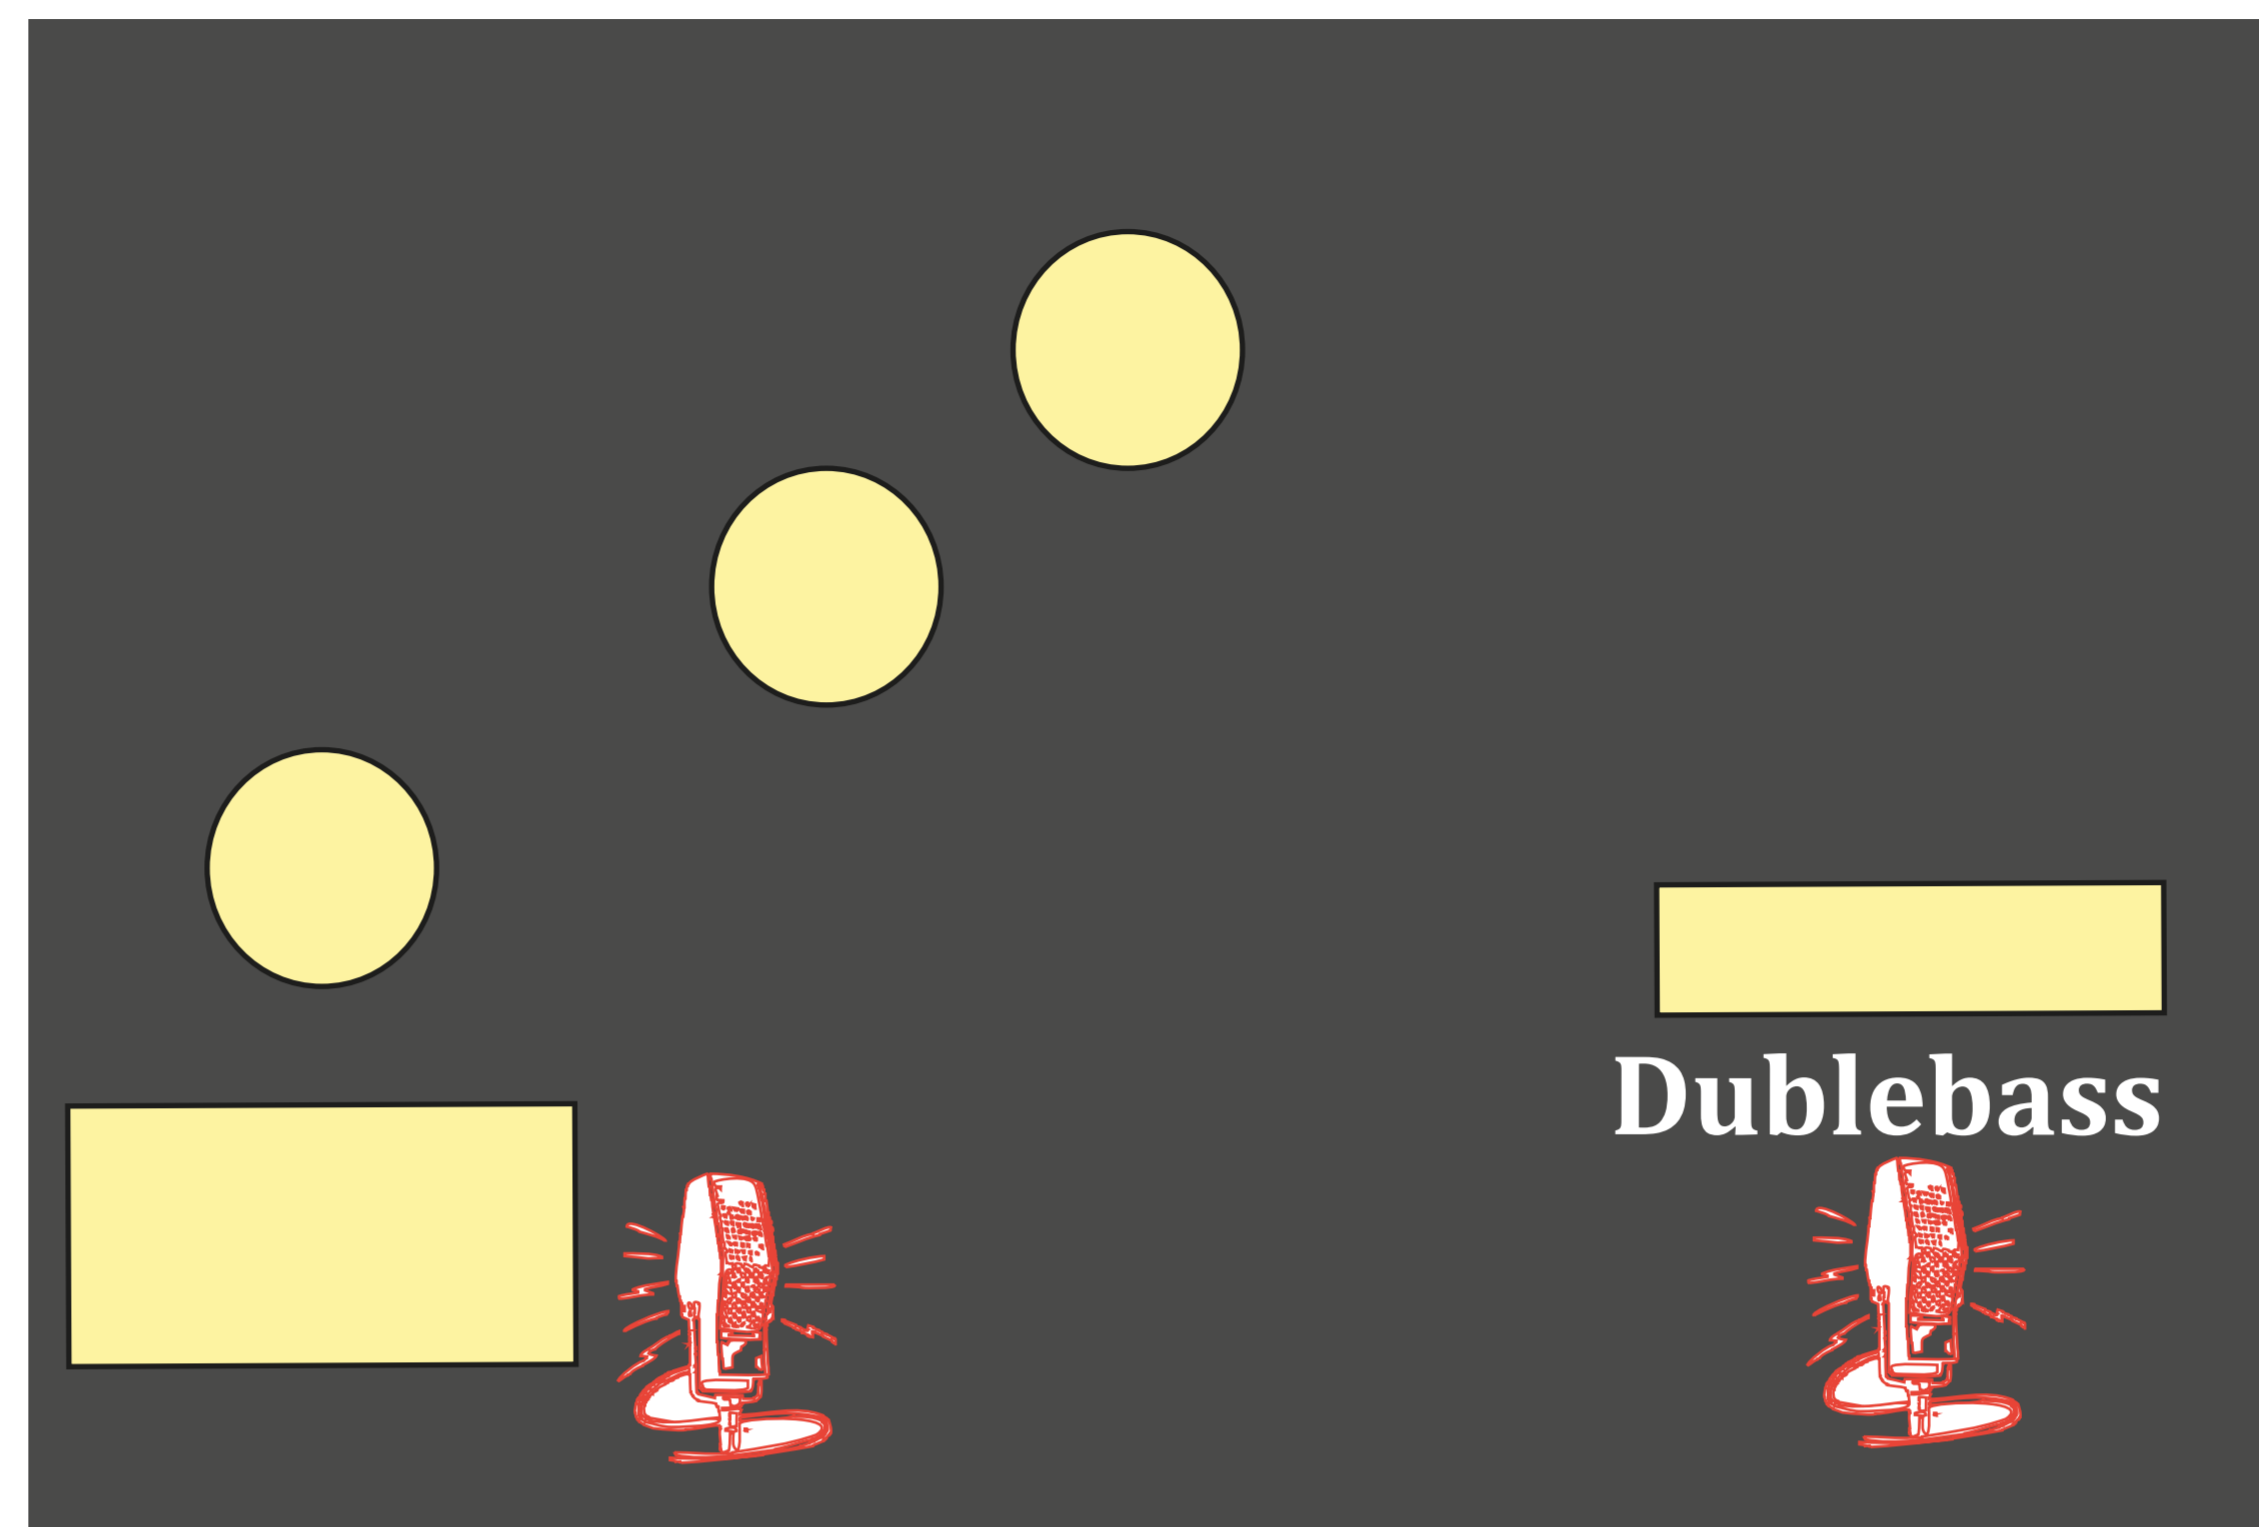

Sousaphone

Drums

provided by orchestra

Dubblebass

Guitar