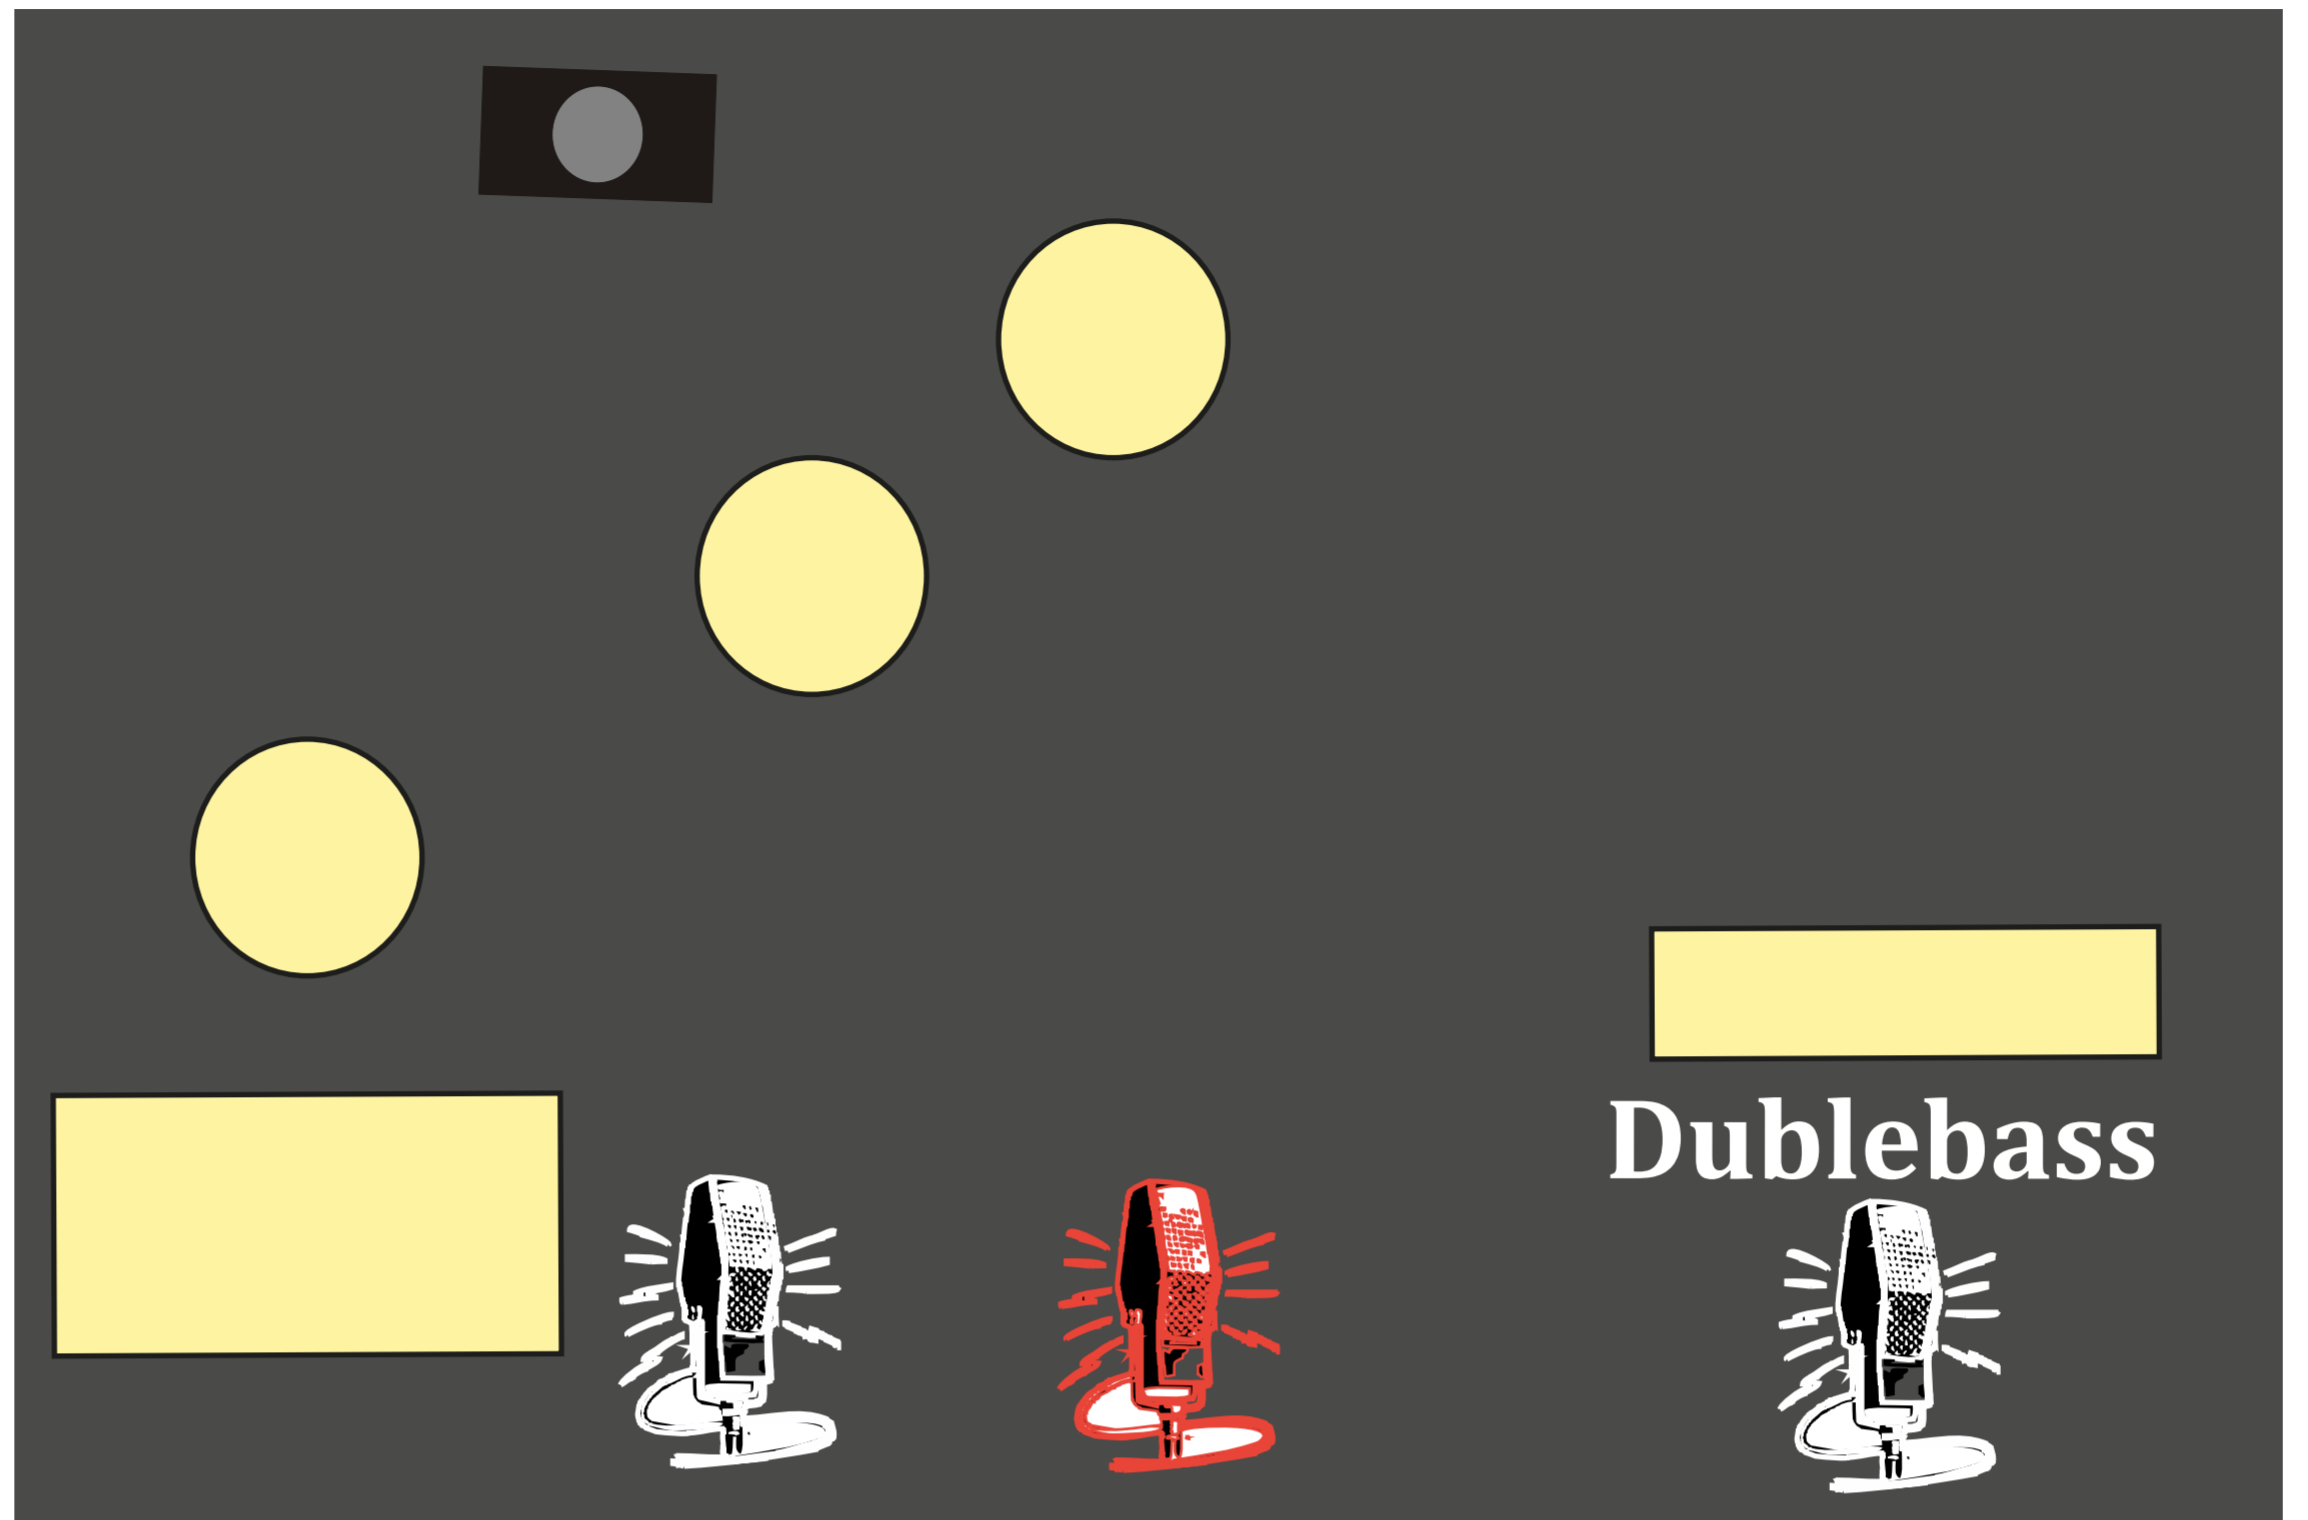

Sousaphone **Drums**
provided by orchestra